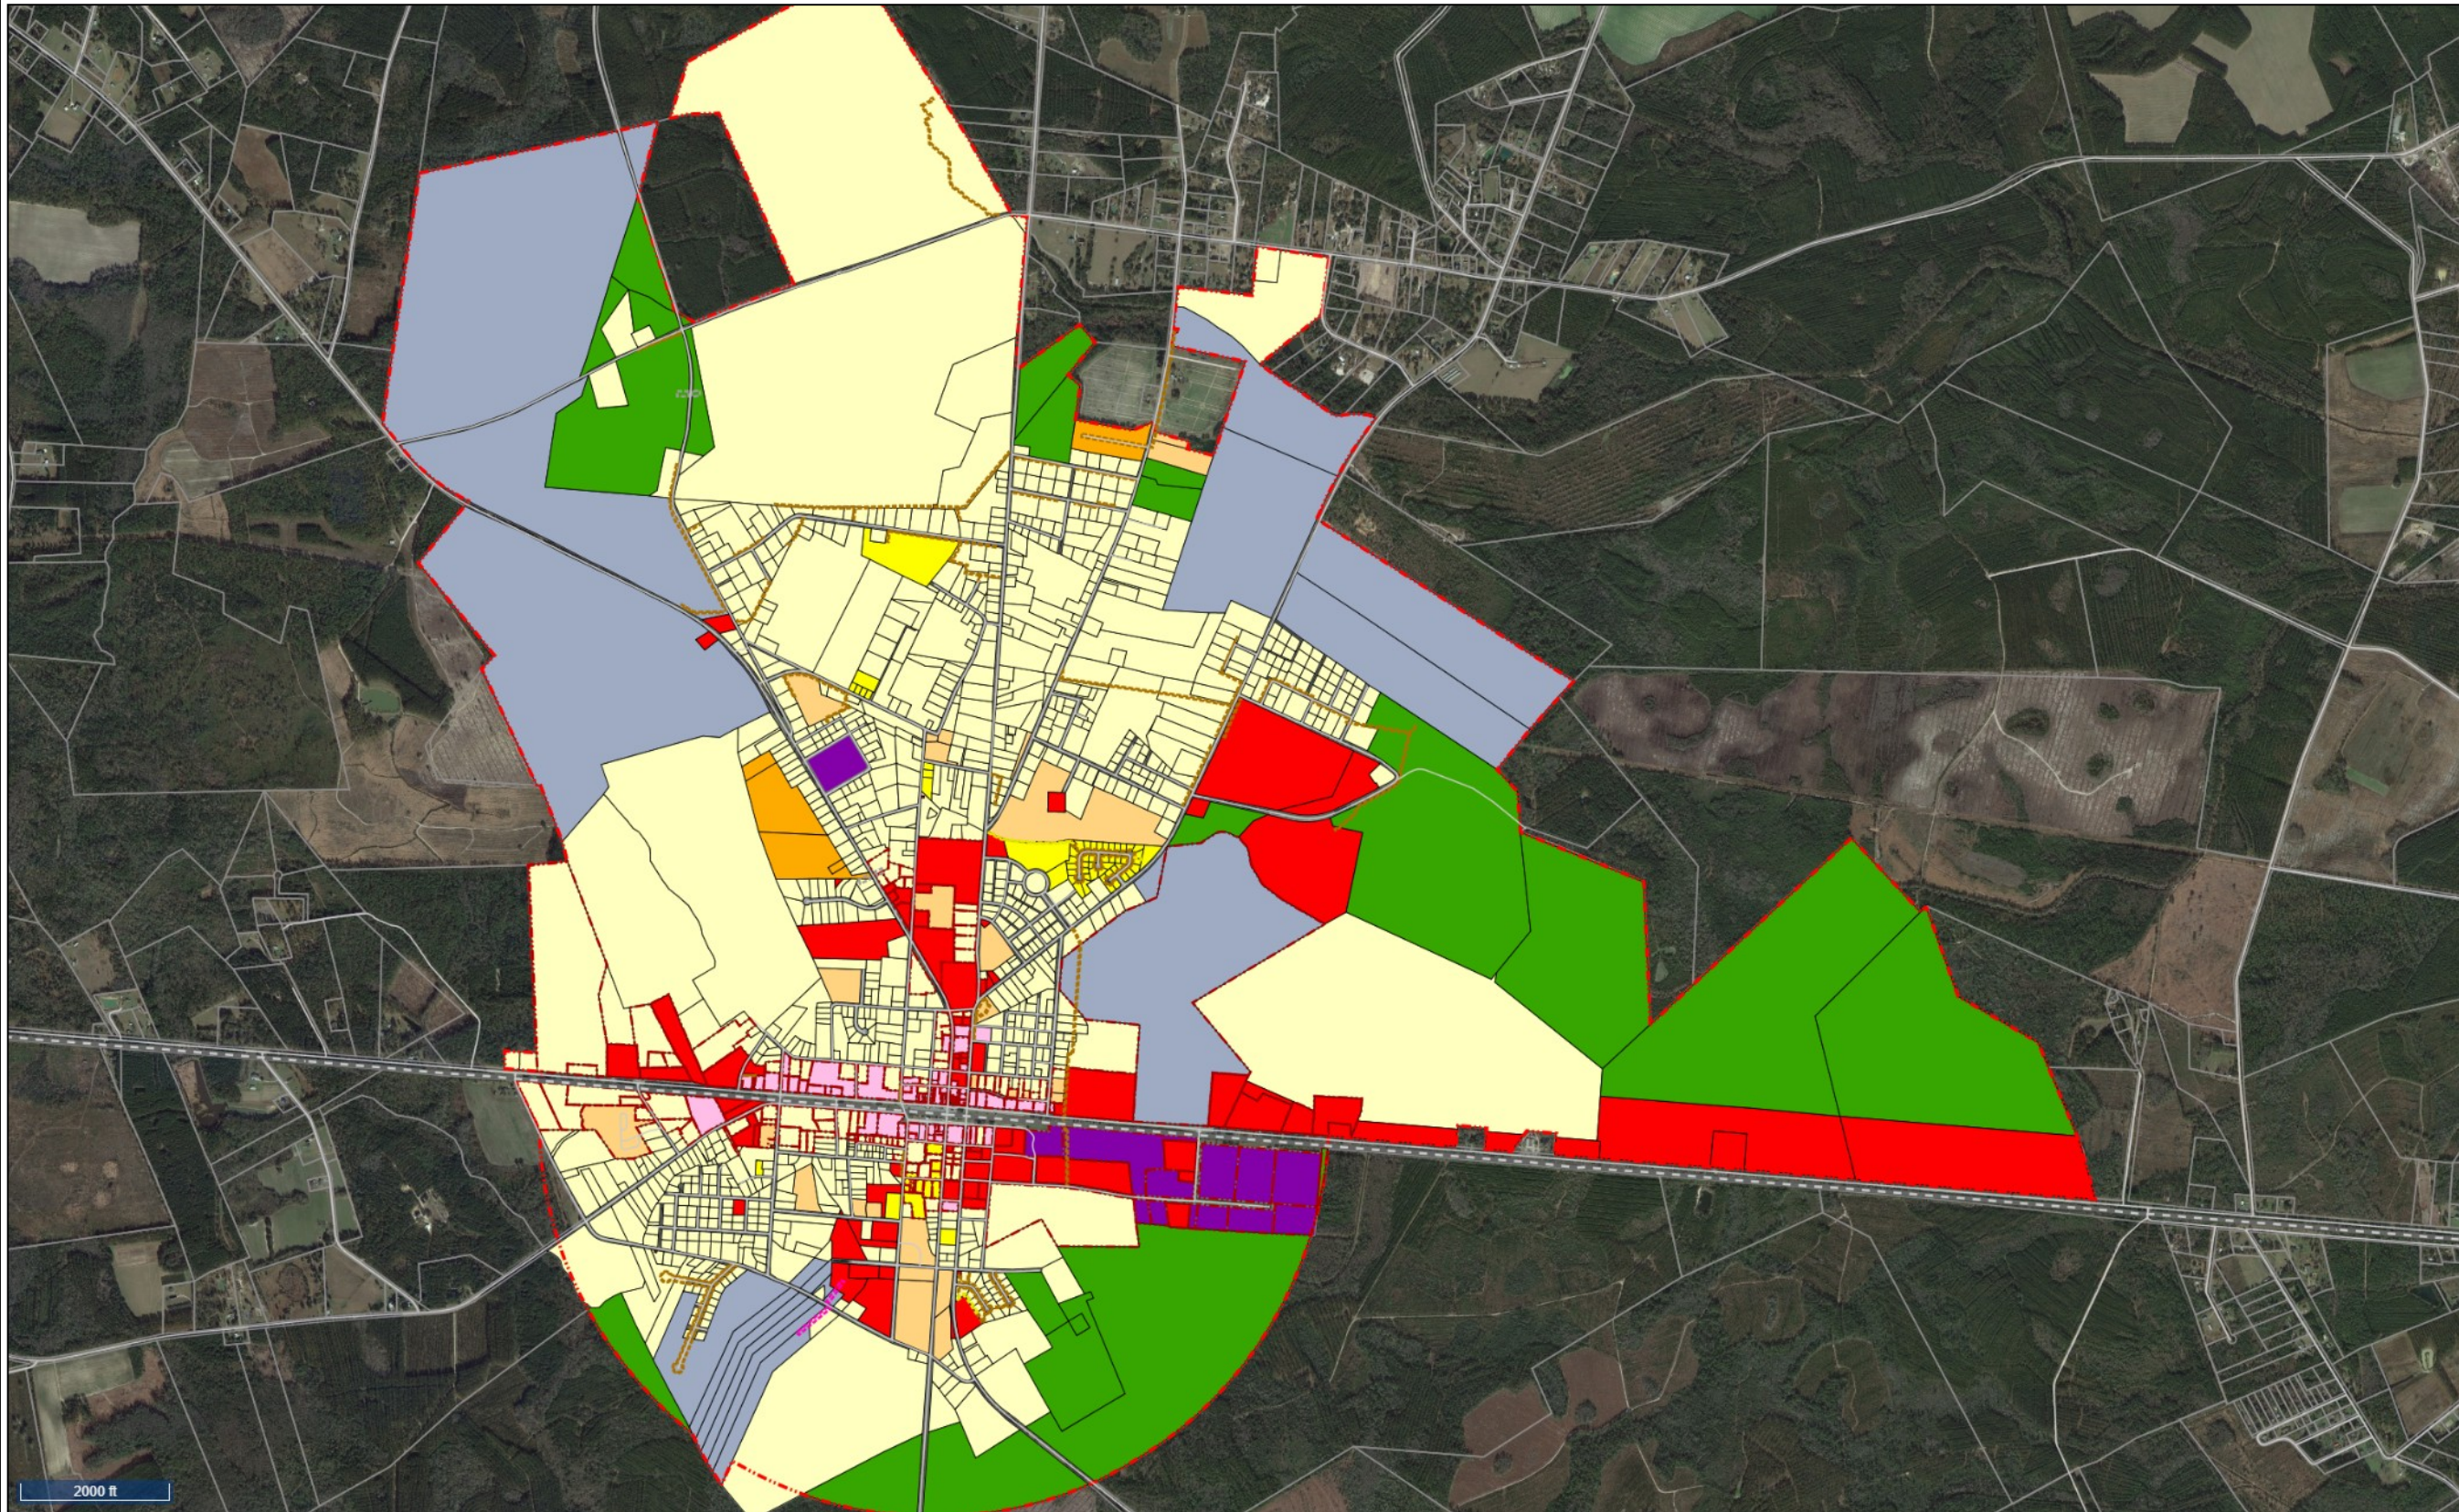

Pembroke Zoning Map 11.2024

- Legend**
- Road Names**
 - Road Centerlines**
 - Railroads**
 - Easements**
 - Access Easement
 - Common Area
 - Drainage Easement
 - Utility and Access Easement
 - Maintenance Easement
 - ROW
 - Undisturbed Buffer
 - Utility Easement
 - Wooded Buffer
 - Business District**
 - Zoning**
 - A-5
 - B-1
 - B-2
 - B-3
 - I-1
 - R-1
 - R-2
 - R-3
 - R-4
 - PUD
 - Parcels**
 - City Boundary**
 - Bryan County Boundary**

2000 ft